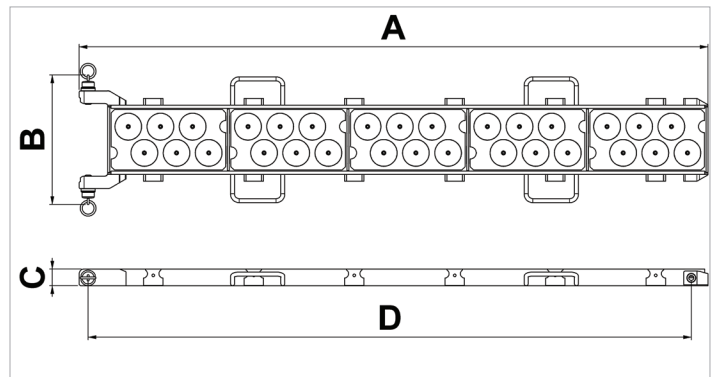

# ST-LW | Track

Specifications		
article number		100.003.384
model		ST-LW
short description		Track
weight, ready for use	lb	82.7

Technical drawing dimensions		
dimension A	in	73.9
dimension B	in	15.2
dimension C	in	2
dimension D	in	70.9