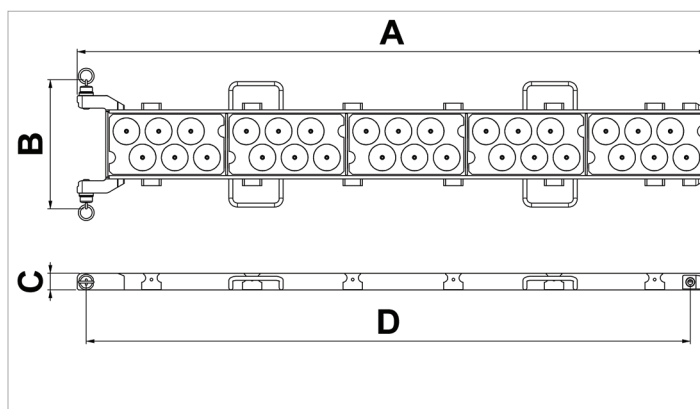

## Technical specification sheet

# ST-LW | Track

Specifications		
article number		100.003.384
model		ST-LW
short description		Track
weight, ready for use	kg	37.5

Technical drawing dimensions		
dimension A	mm	1877
dimension B	mm	385
dimension C	mm	50
dimension D	mm	1800