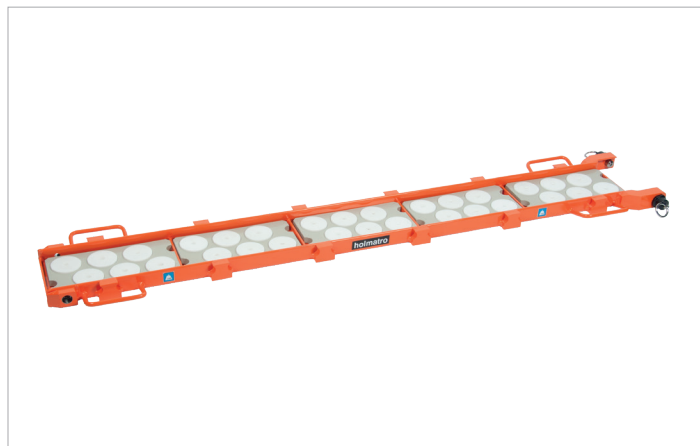

# ST-LW | Track

Specifications		
article number		100.003.384
model		ST-LW
short description		Track
weight, ready for use	kg	37.5

Technical drawing dimensions		
dimension A	mm	1877
dimension B	mm	385
dimension C	mm	50
dimension D	mm	1800