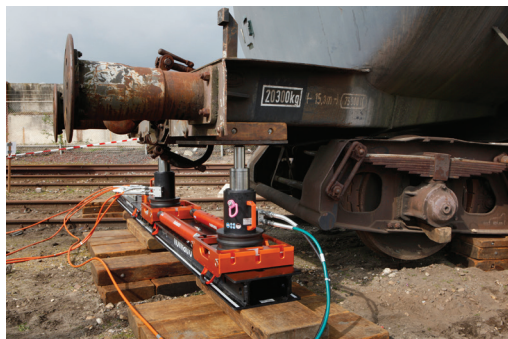

RVL 20 DOU | Extension Hose

Specifications		
article number		100.570.298
model		RVL 20 DOU
max. working pressure	psi	10443
short description		Extension Hose
length	ft	66

holmatro.com

© Holmatro 2023-12-30