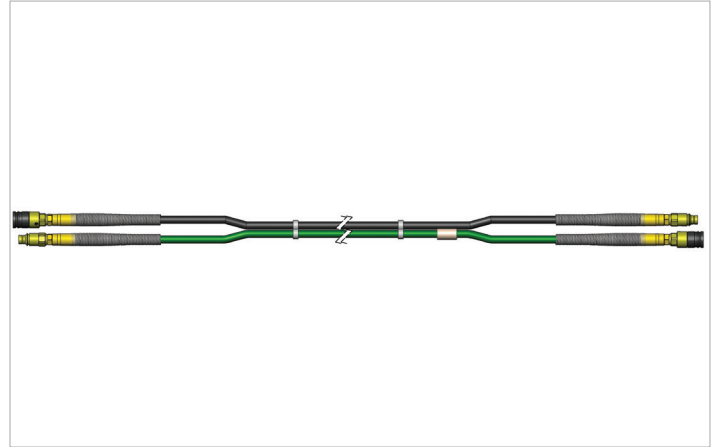

## Technical specification sheet

# RVL 20 DGU | Extension Hose

Specifications		
article number		100.570.299
model		RVL 20 DGU
max. working pressure	psi	10443
short description		Extension Hose
length	ft	66

[holmatro.com](http://holmatro.com)