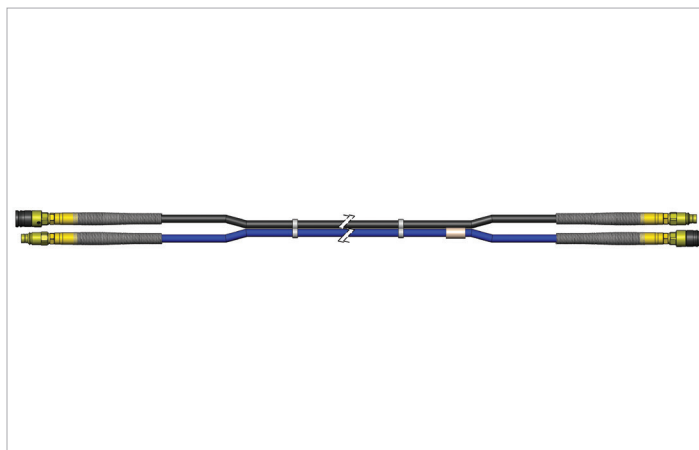

RVL 20 DBU | Extension Hose

| Specifications | | |
|-----------------------|-----|----------------|
| article number | | 100.570.301 |
| model | | RVL 20 DBU |
| max. working pressure | psi | 10443 |
| short description | | Extension Hose |
| length | ft | 66 |