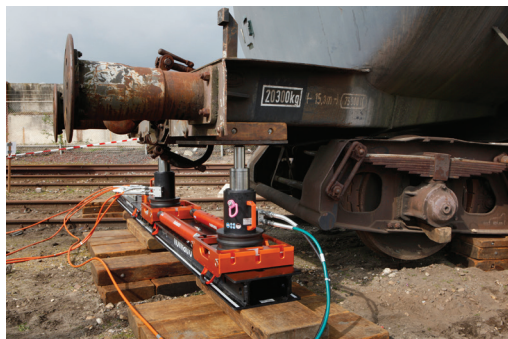

RVL 10 DU | Extension Hose

Specifications		
article number		100.570.302
model		RVL 10 DU
max. working pressure	psi	10443
short description		Extension Hose
length	ft	33

holmatro.com

© Holmatro 2025-03-18

While the greatest care has been devoted to the content, it is possible that the information in this printed matter is incorrect or incomplete. Holmatro B.V. and its affiliated companies (hereafter: Holmatro) cannot be held liable in any way for the consequences of activities undertaken on the basis of this printed matter. Values can vary within the manufacturer measurements. If you have any doubts about the correctness or completeness of the information, you shall contact Holmatro (T +31 (0)162-751480). Nothing from this printed matter can be copied and/or made public in any way without the explicit authorisation of Holmatro.