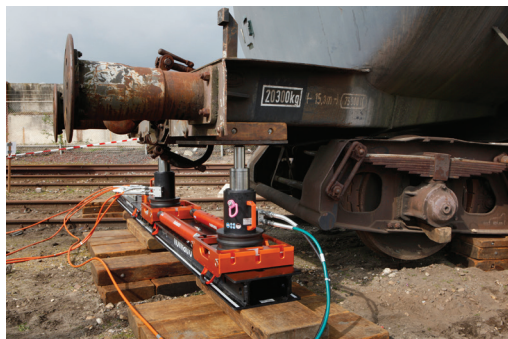

RVL 10 DOU | Extension Hose

Specifications		
article number		100.570.304
model		RVL 10 DOU
max. working pressure	psi	10443
short description		Extension Hose
length	ft	33

holmatro.com

© Holmatro 2023-12-29