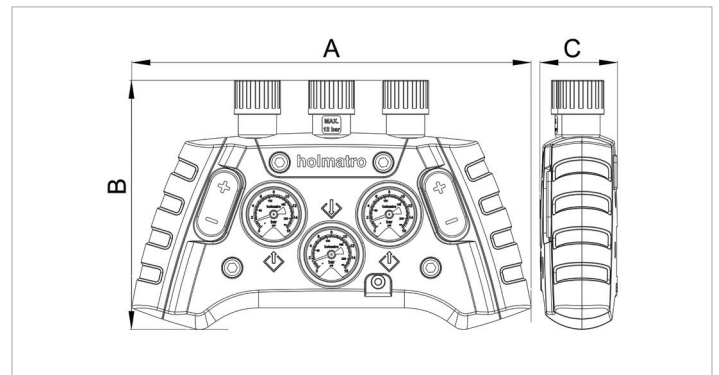

Technical specification sheet

HDC 12 | Control Unit

Specifications		
article number		350.182.095
model		HDC 12
short description		Control Unit
max. working pressure	psi	174
weight, ready for use	lb	3.7
dimensions (AxBxC)	in	10.6 x 6.5 x 3.9
EN 13731 compliant		yes

Standard supplied with

- LED-illumination of pressure gauges
- Safety couplers

Accessories

Air Hose AH 5 O	350.570.030
Pressure Reducer PRV 12	350.182.100
Shut-Off Hose SOH 12	350.182.096
Air Hose AH 10 Y	350.570.027
Air Hose AH 5 Y	350.570.022
Air Hose AH 5 B	350.570.023
Air Adapter AA M12 M12	350.000.160
Air Hose AH 10 B	350.570.026
Air Bottle 300 Bar	350.581.096
Air Hose AH 10 O	350.570.031