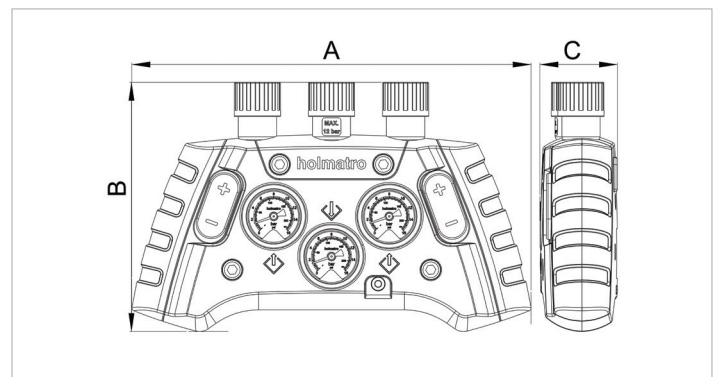

Technical specification sheet

HDC 12 | Control Unit

Specifications		
article number		350.182.095
model		HDC 12
short description		Control Unit
max. working pressure	psi	174
weight, ready for use	lb	3.7
dimensions (AxBxC)	in	10.6 x 6.5 x 3.9
EN 13731 compliant		yes

Standard supplied with

- LED-illumination of pressure gauges
- Safety couplers

Accessories

Air Adapter AA M12 M12	350.000.160
Shut-Off Hose SOH 12	350.182.096
Pressure Reducer PRV 12	350.182.100
Air Hose AH 5 Y	350.570.022
Air Hose AH 5 B	350.570.023
Air Hose AH 10 B	350.570.026
Air Hose AH 10 Y	350.570.027
Air Hose AH 5 O	350.570.030
Air Hose AH 10 O	350.570.031
Air Bottle 300 Bar	350.581.096

holmatro.com

© Holmatro 2023-12-31

While the greatest care has been devoted to the content, it is possible that the information in this printed matter is incorrect or incomplete. Holmatro B.V. and its affiliated companies (hereafter: Holmatro) cannot be held liable in any way for the consequences of activities undertaken on the basis of this printed matter. Values can vary within the manufacturer measurements. If you have any doubts about the correctness or completeness of the information, you shall contact Holmatro (T +31 (0)162-751480). Nothing from this printed matter can be copied and/or made public in any way without the explicit authorisation of Holmatro.